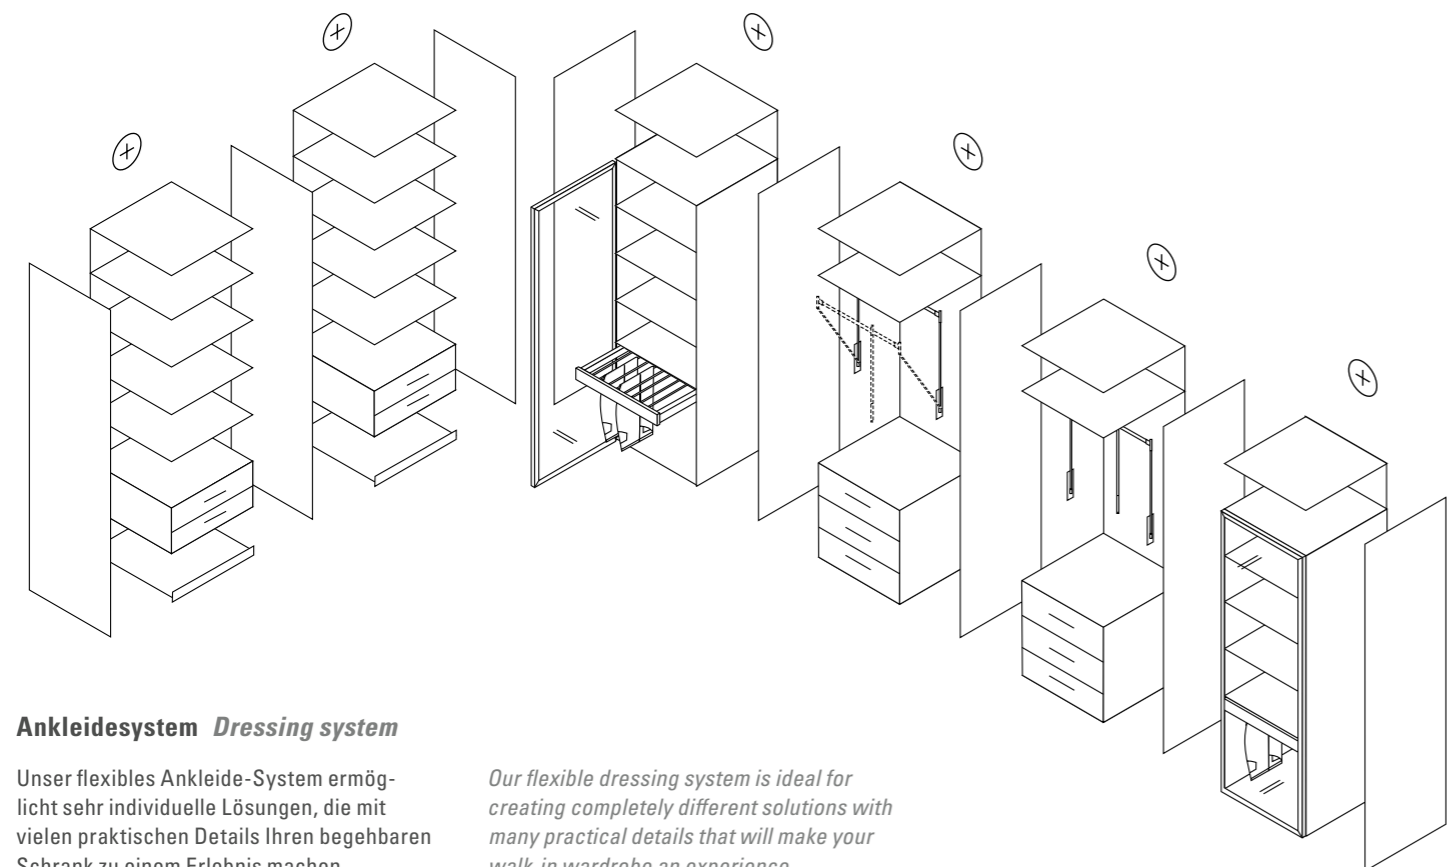

Interior – Komfort und Ausstattung Interior – Comfort and features

Alle Leuchten enthalten LED-Lampen, die innerhalb der Energieklasse E bis F liegen. Die LED-Lampen können nicht ausgetauscht werden.
Each lamp is equipped with energy class E to F LEDs. The LEDs cannot be replaced.

The wardrobe elements act as basic and add-on elements, and we automatically add the required centre panels and outer sides (the centre panel is 3.7 cm thick). With in-fills between two walls, please allow an additional 2 cm in your planning for the ideal installation.