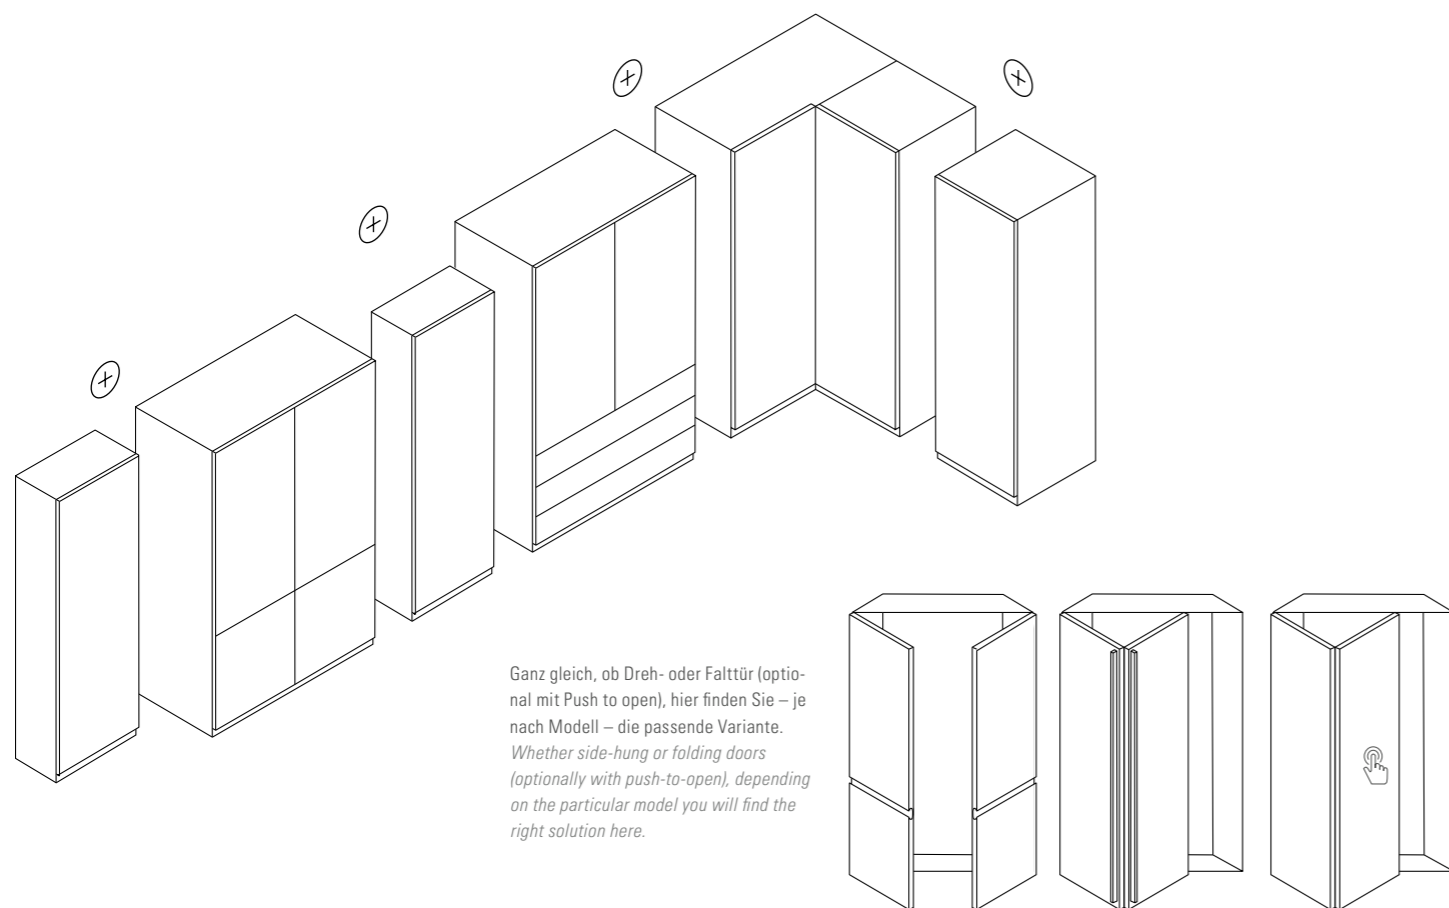

The wardrobe elements act as basic and add-on elements, and we automatically add the required centre panels and outer sides (the centre panel is 3.7 cm thick). With in-fills between two walls, please allow an additional 2 cm in your planning for the ideal installation.