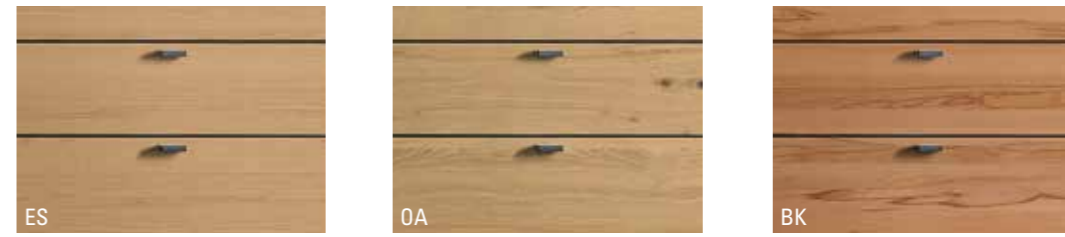

Front massiv Front solid wood

1. ES Eiche Sand massiv *Solid sand oak*
   OA Asteiche massiv *Solid knotty oak*
   BK Kernbuche massiv *Solid beech heartwood*

Korpus furniert Carcass veneered

1. ES Eiche Sand *Sand oak*
   OA Asteiche *Knotty oak*
   BK Kernbuche *Beech heartwood*

Innenausführung: Dekor Interior finish: Décor